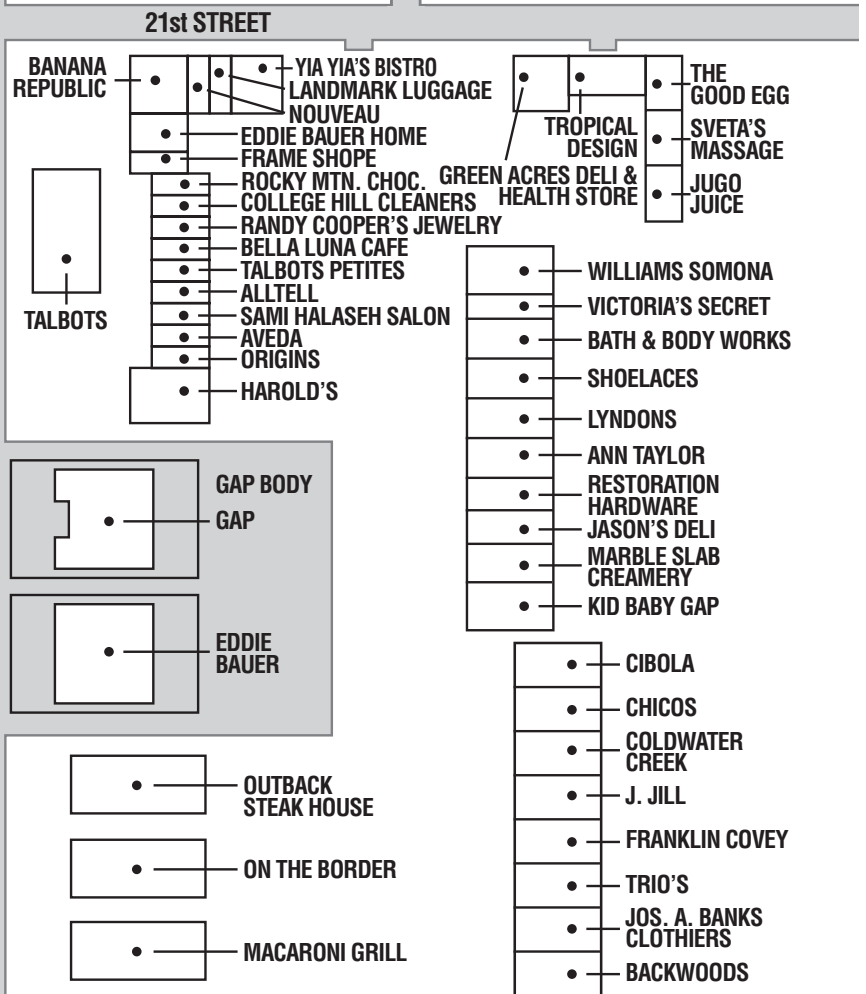

THE INN AT TALLGRASS

2280 N. TARA
WICHITA, KANSAS 67226
316-684-3466
FAX: 316-685-3466
www.theinnattallgrass.com

LESS THAN ONE MILE SOUTH...

- BORDERS BOOKS
- PANERA BREAD COMPANY & CAFE
- GENESIS HEALTH CLUB

NOT TO SCALE