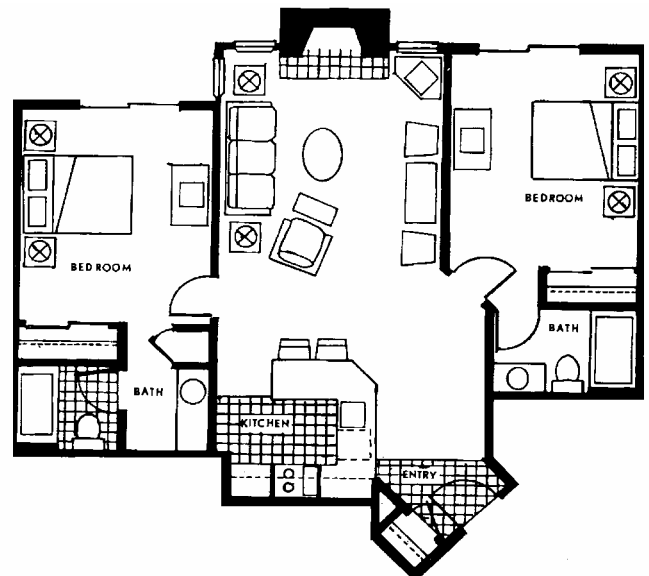

[www.theinnatallgrass.com](http://www.theinnatallgrass.com)

2280 North Tara  
(North Rock Rd. and 21<sup>st</sup> Street)

**STUDIO SUITE • 365 SQ. FT.**

**JUNIOR EXECUTIVE SUITE • 732 SQ. FT.**

**EXECUTIVE SUITE • 946 SQ. FT.  
(2 bedroom 2 bath)**