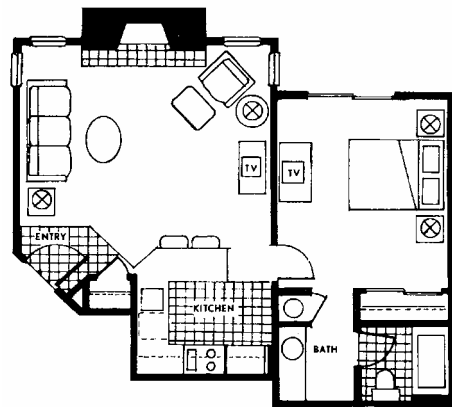

[www.theinnatallgrass.com](http://www.theinnatallgrass.com)

2280 North Tara  
(North Rock Rd. and 21<sup>st</sup> Street)

**STUDIO SUITE • 365 SQ. FT.**

**JUNIOR EXECUTIVE SUITE • 732 SQ. FT.**

**EXECUTIVE SUITE • 946 SQ. FT.  
(2 bedroom 2 bath)**